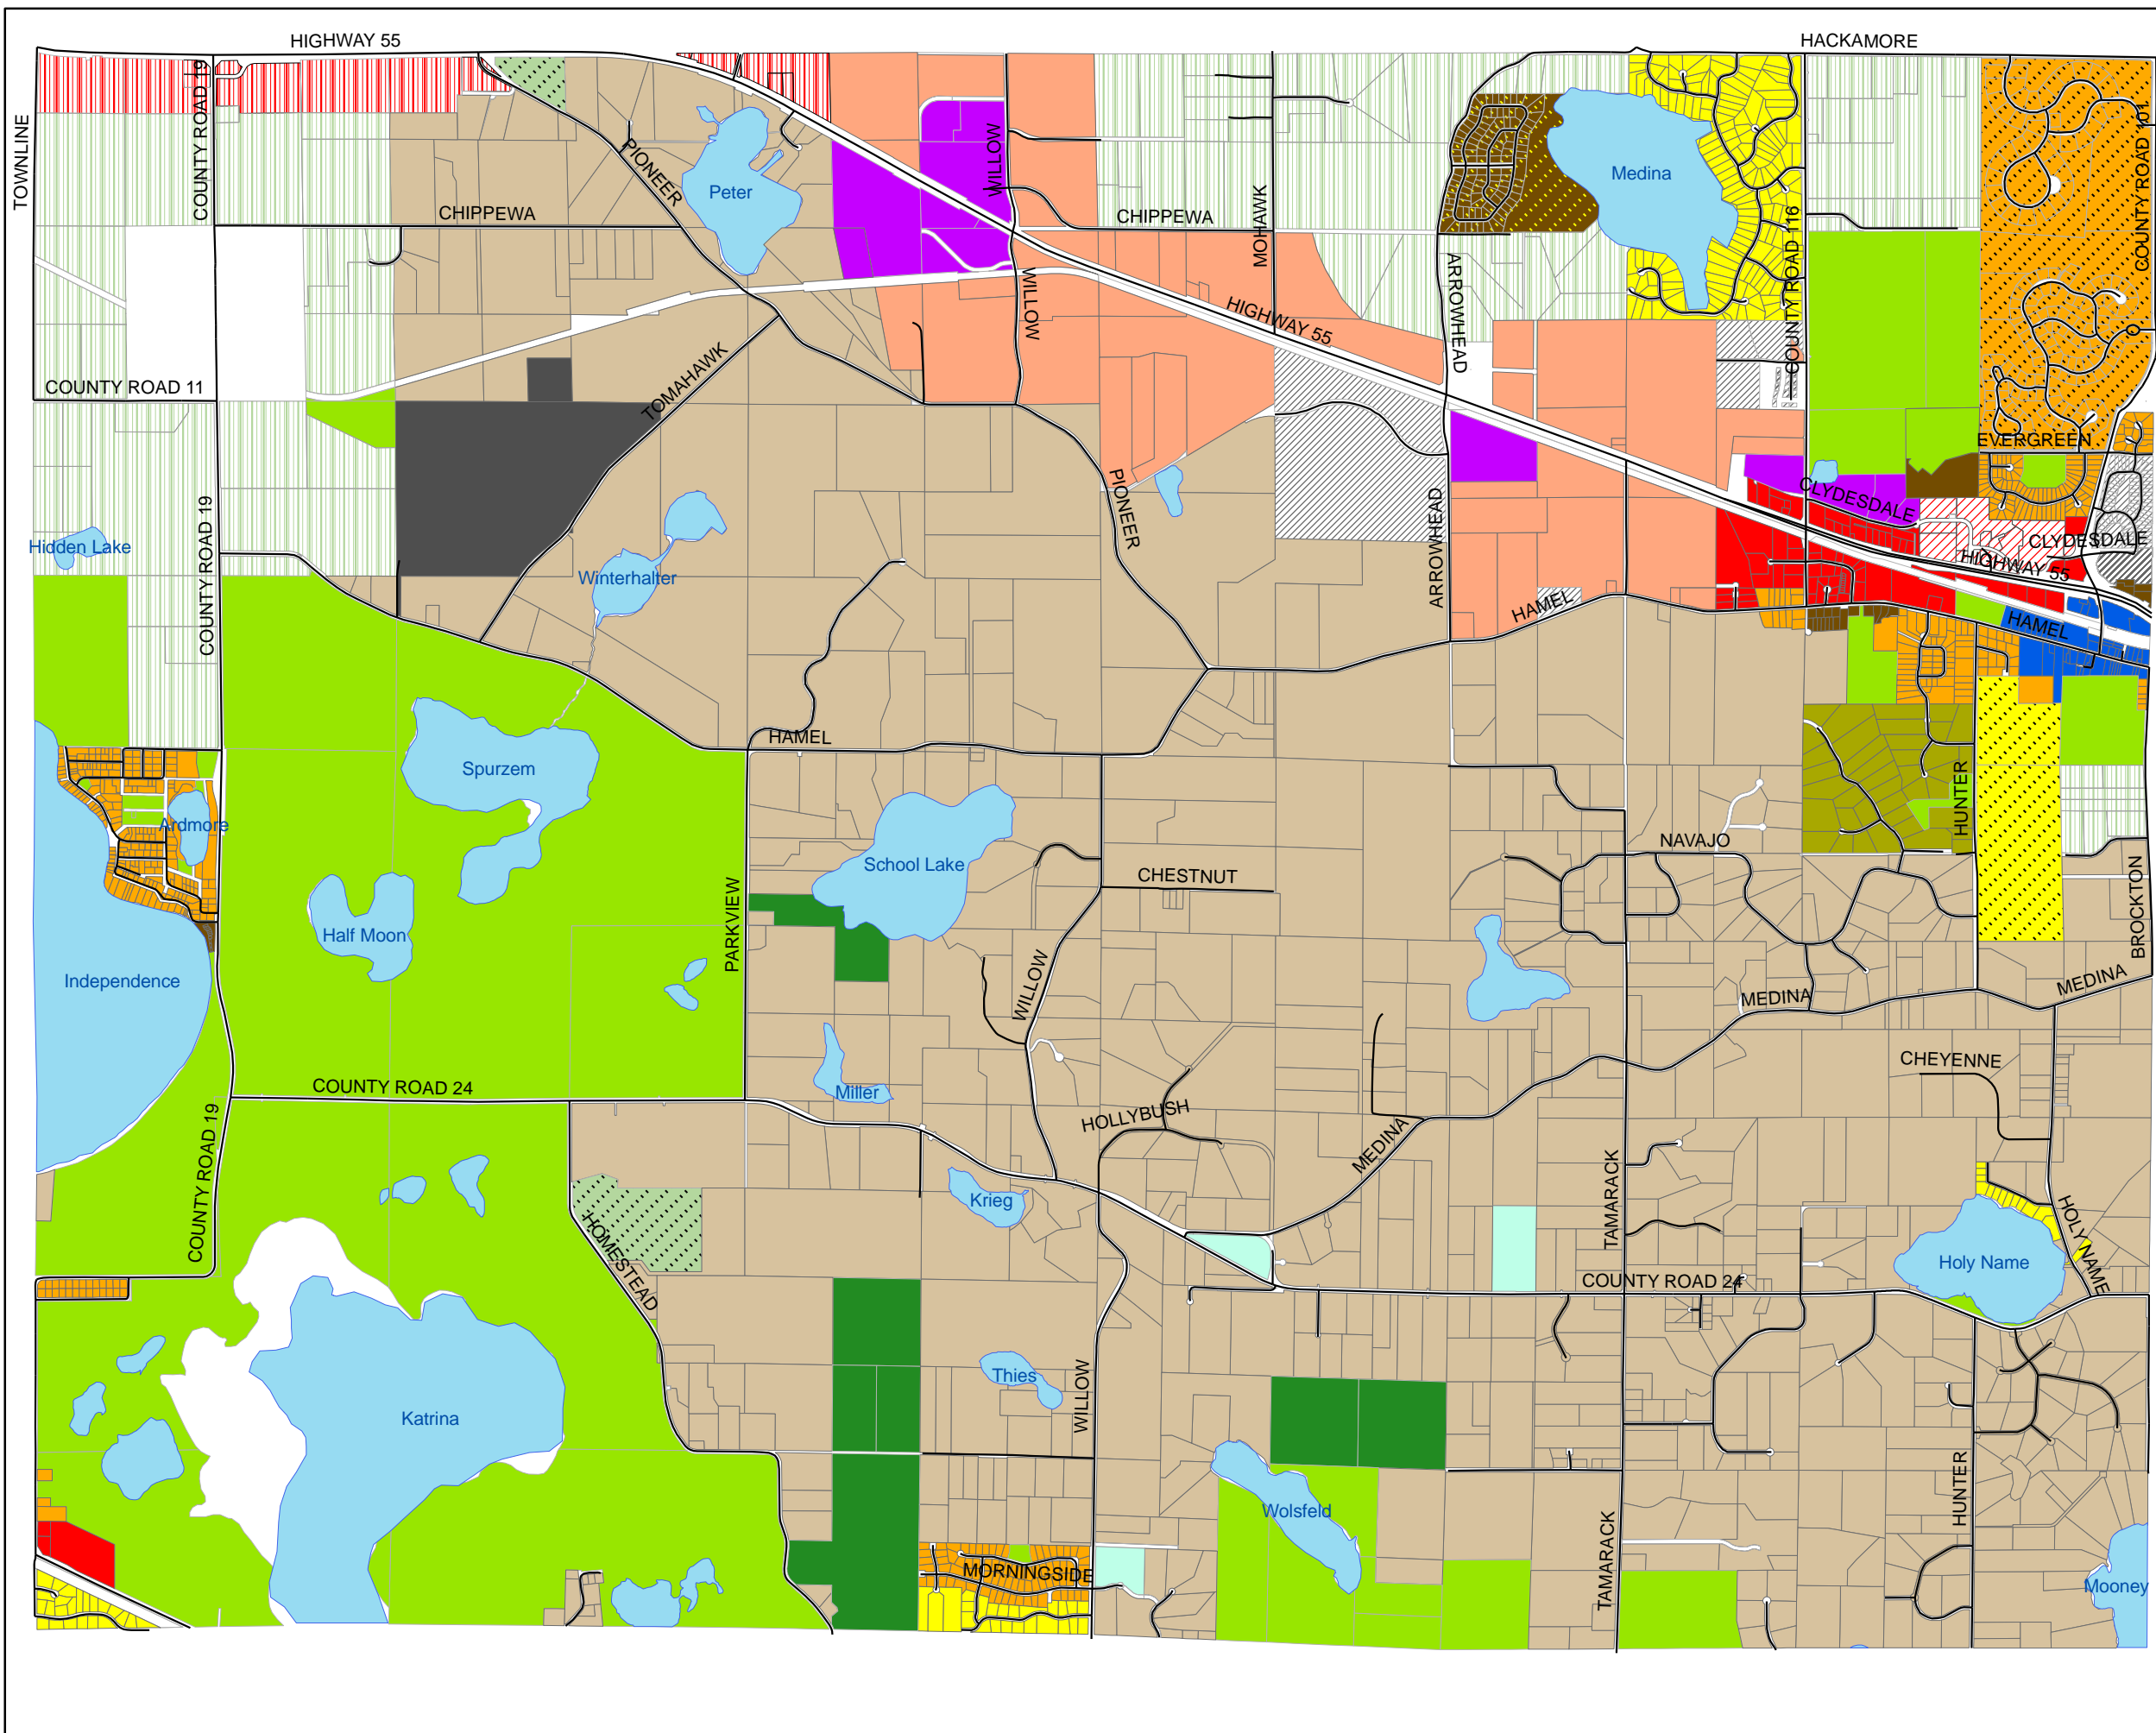

MEDINA

Zoning Map

Zoning District

AG	UH
RR	PUD
RR1	PS
PUD RR-2	RPS
RR-UR	BP
SR	IP
UR	UC
PUD1	PUD-UC
PUD2	RCH
PUD-SFR	SL
MR	ROW-E

Please contact the Planning Department (763-473-4643) for more information regarding property within PUDs (Planned Unit Developments)

Map Updated: January 20, 2010